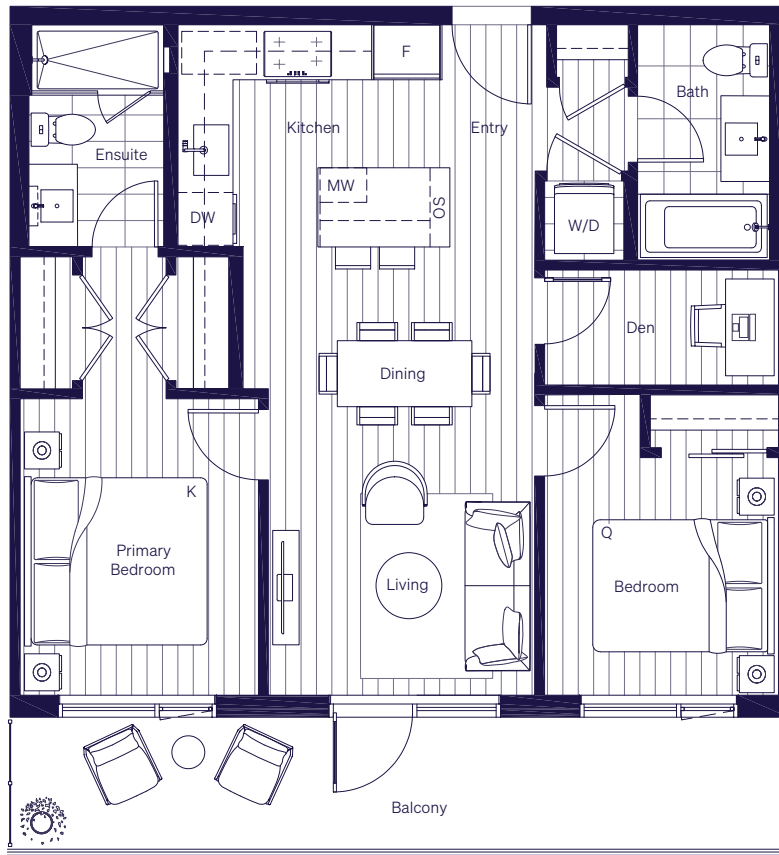

2 Bedroom + Den 2 Bathroom

INTERIOR 787-789 SF
EXTERIOR 52-145 SF

EXTERIOR OF UNITS 217 & 317

BALCONY FOR UNITS 216 & 316

BALCONY FOR UNITS 416,
417, 516, 517, 616 & 617

Level 2

Level 3

Level 4 & 5

Level 6

D3 Plan

KOEN